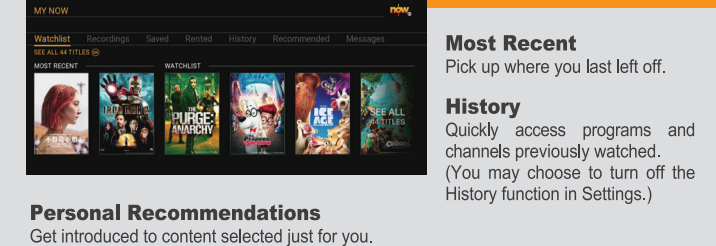

MY NOW Your History, Recommendations and Messages

Most Recent
Pick up where you last left off.
History
Quickly access programs and channels previously watched. (You may choose to turn off the History function in Settings.)

Personal Recommendations
Get introduced to content selected just for you.

WATCHLIST

The Watchlist helps you keep track of your favorite programs and shows. Use the "+" button or on screen selection to add programs to your list. Many TV shows and future episodes will be saved for you to watch later.

Unfortunately, some channel operators don't allow users to save their TV programs. For those shows, however, the Watchlist will still help you find other times to watch an upcoming episodes easily.