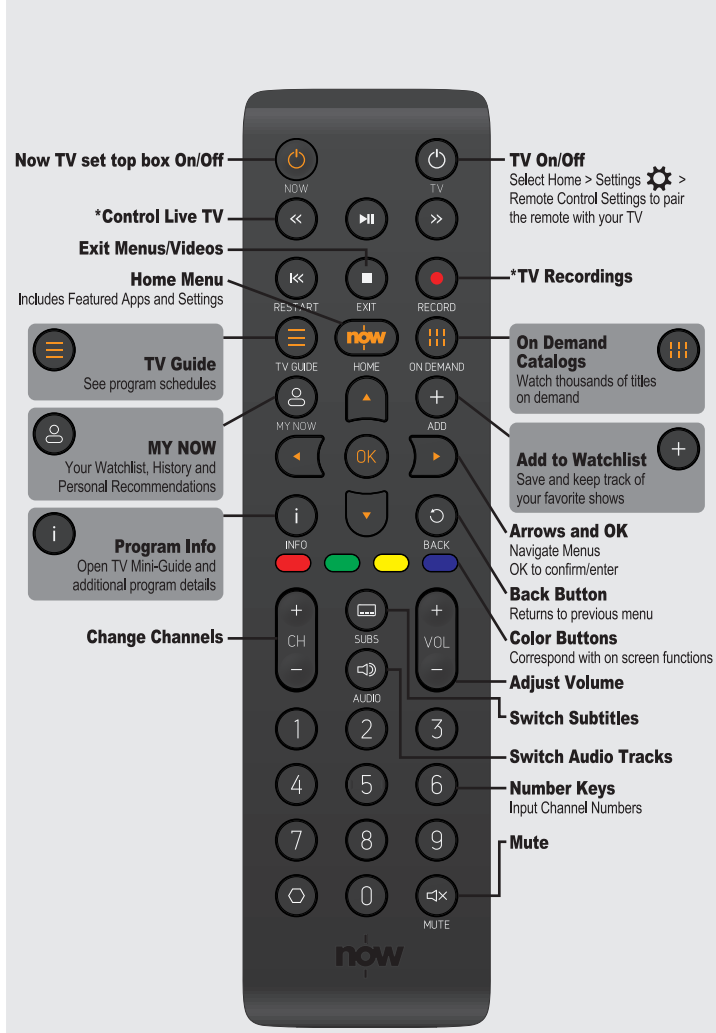

Remote Control

*Available to customers having subscribed TV Recording Combo Service