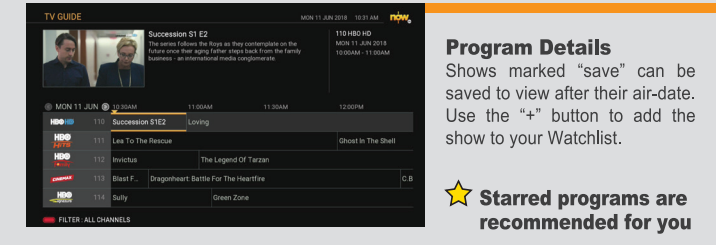

With so much to choose from, we've made life easier. My Now, Watchlist, TV Guide, Personalized Recommendations and other features to help you discover programs you'll love, and enjoy more of what you want, when you want it.

This guide has important tips to help you the most out of the advanced features of your Now TV set top box.

If you have not yet subscribed to Now TV, please call us at 2888 0008 (press 2) to sign up.

First Time Activation Code:

Enter the first 4 digits of your Hong Kong ID/passport number

Please key in your activation code on screen to start your Now TV service.

User PIN: "0000" is the default PIN Number

This PIN can be used to subscribe to Now TV pay TV channels and certain other services as well as activate the Parental Control Lock on selected channels and program categories. Please do not disclose your PIN to prevent any unauthorized use. You are advised to change your PIN regularly for added security. Select HOME > SETTINGS > Change PIN

*Note: Subscription to Now TV service is subject to the Terms and Conditions of Now TV. Now TV service is provided by Now TV Limited and / or its affiliates in accordance with the Terms and Conditions of Now TV. For further details on the Terms and Conditions of Now TV, please refer to Now TV website (www.nowtv.now.com/terms-and-conditions) or access through TV select "Settings" and choose "Terms and Conditions".

TV GUIDE The all new TV Guide makes channel surfing easy

Program Details
Shows marked "save" can be saved to view after their air-date. Use the "+" button to add the show to your Watchlist.
Starred programs are recommended for you

Filter
See All Channels, Favorites, Subscribed or channels by genre.
Set Favorite
Highlight the channel logo at left, then use the color button to mark as a favorite.