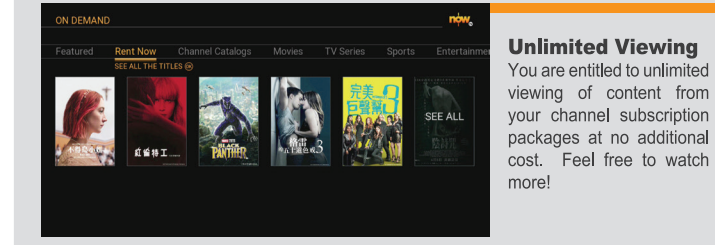

ON DEMAND Watch movies and shows when you want

Unlimited Viewing
You are entitled to unlimited viewing of content from your channel subscription packages at no additional cost. Feel free to watch more!

Video Express
You can also enjoy the very latest blockbusters on a pay-per-view basis. Get 48-hour unlimited viewing with Video Express using either Now Dollars or cash.

WHILE WATCHING TV CHANNELS
These functions are available while watching television channels:

- **Info & Mini Guide**
  Press the Info Button to see the Mini-Guide and program details.
- **Coming Up**
  The right arrow button will show the channel's program line-up. Select a show to see more info.
- **Watchlist**
  Use the down arrow to show your Watchlist at the bottom of the screen.
- **History**
  Use the back button to show your History. Switch quickly between your most recent channels and shows. Channels will appear in your History after you've watched them for a few minutes.

When you want - Where you want! Free!

Enjoy more of your favorites on demand, anytime, anywhere. Control your set top box and Screen Cast from your phone or tablet. It's free!

Download Now Player for Android and iOS today. Visit nowplayer.now.com for more details and to register for free.