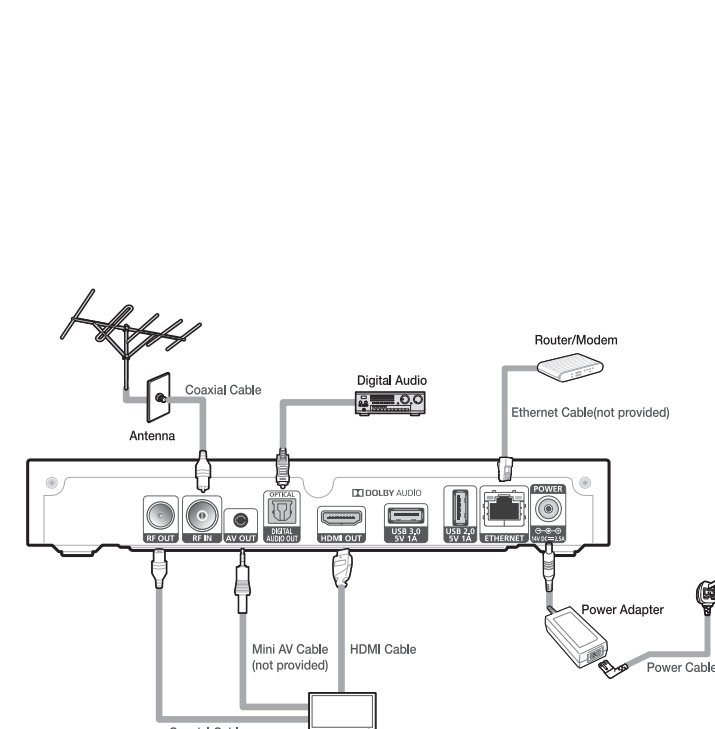

Connection Diagram

Specification

Model Name	Ethernet port
• GX-PC4312H	• 10/100/1000 Mbit
General	Internal WiFi
• Net Weight: 578 g	• 802.11ac 2x2 dual band (non-concurrent), Station
• Dimensions: 225 (W) x 33 (H) x 170 (D) mm	Bluetooth
• Operating Temperature Range: 0 °C to 45 °C	• 4.1 supporting dual mode low energy(BT and BLE operation)
• Operating Humidity Range: 0 % to 90 %	Power Supply
Tuner	• External PSU (14 V / 2.5 A)
• DTMB	Video Codec
Input Connector Type	• H.265/HEVC
• Female connector follow IEC 60169-2	• MPEG2 (MP@ML, LL, HL)
Broadcasting Rx Frequency	• MPEG4 AVC H.264 (MP@L4, HP@L4)
• 470 ~ 862 MHz	Audio Codec
Broadcasting Rx Level	• MPEG I layer 1/2/3
• -10 dBm ~ -82 dBm	• AAC
Analog Audio/Video Output port	• Dolby Digital Plus
• *1 x mini AV	Video Resolution
Digital Audio/Video Output port	• CVBS (576i)
• Audio/Video: 1 x HDMI 2.0	• HDMI (576i/576p/720p/1080i/1080p/2160p)
• Audio : 1 x SPDIF(optical)	Micro SD memory
USB port	• Up to 128GB
• 1 x USB 3.0 (1A)	
• 1 x USB 2.0 (1A)	
• Design and specifications are subject to change without prior notice.	
• Weight and dimensions are approximate.	
* A Samsung mini AV cable is required to connect analog AV output port to TV composite input.	

Trouble Shooting Table

Problem Encountered/ Error Code	What can you do?
Black screen/80061B	Step 1: Switch off the modem and set top box Step 2: Reconnect the broadband cable into the square socket of the modem Step 3: Unplug the power cord from the modem Step 4: Re-plug the modem power in 15 seconds; and wait for the lights to turn on. (around 2 – 3 minutes) Step 5: Reboot the set top box by pressing the Power button located on the top of your set top box for 5 seconds
Frozen screen/80062A-H	Step 1: Switch off the modem and set top box Step 2: Reboot your set top box by pressing the Power button located on the top of your set top box for 5 seconds Step 3: Restart the set top box
80061A	Step 1: Ensure your modem is switched on and the cable from modem to set top box is properly connected Step 2: Reboot your set top box by pressing the Power button located on the top of your set top box for 5 seconds
80063	Step 1: Reboot your set top box by pressing the Power button located on the top of your set top box for 5 seconds Step 2: Enter your service activation code. (First 4 digits of Registered customer's HKID/Passport number)

Video Tutorials
More tips and tricks available online at www.nowtv.now.com and in HOME > Settings > Video Tutorials!

"If you have any enquiries regarding the service", please call Now TV Customer Service Hotline 1833 888 or email us at cs@nowtv.now.com for assistance.
PCCW Customer Service has launched a brand new Facebook page! Visit www.facebook.com/pccwcs, simply click "Like" to become our fan and enjoy the convenience of a one-stop direct-response PCCW customer service.